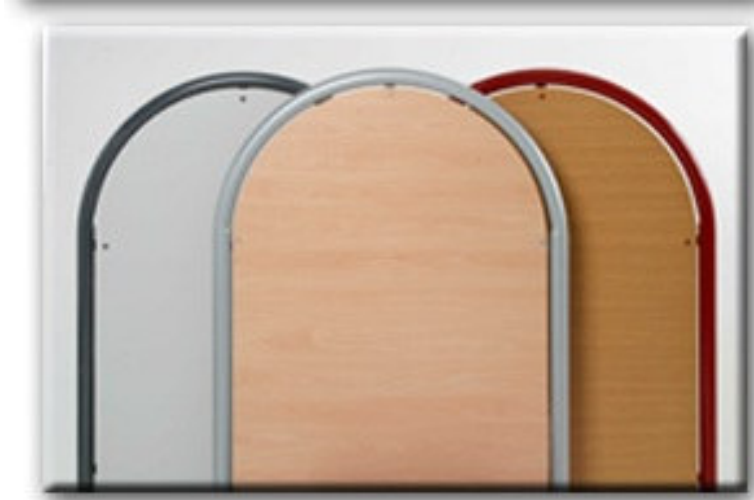

### Standard Colours:

Light Grey

Dark Grey

Brown

Black

Contact us on 01823 663880 or email us at [info@officereality.co.uk](mailto:info@officereality.co.uk)

Radius top screens with round steel frames available in a choice of 8 stock colours with other colours available on request. A hinge mechanism allows the screens to be linked in two, three and four way combinations. Assembly and disassembly can be done very quickly. Panels are available in fabric, acrylic, MFC wood finishes or perforated steel. Special panels are available on request. Frame colours Light Grey, Dark Grey, Brown, Black, Silver, Dark Blue, Burgundy or Green